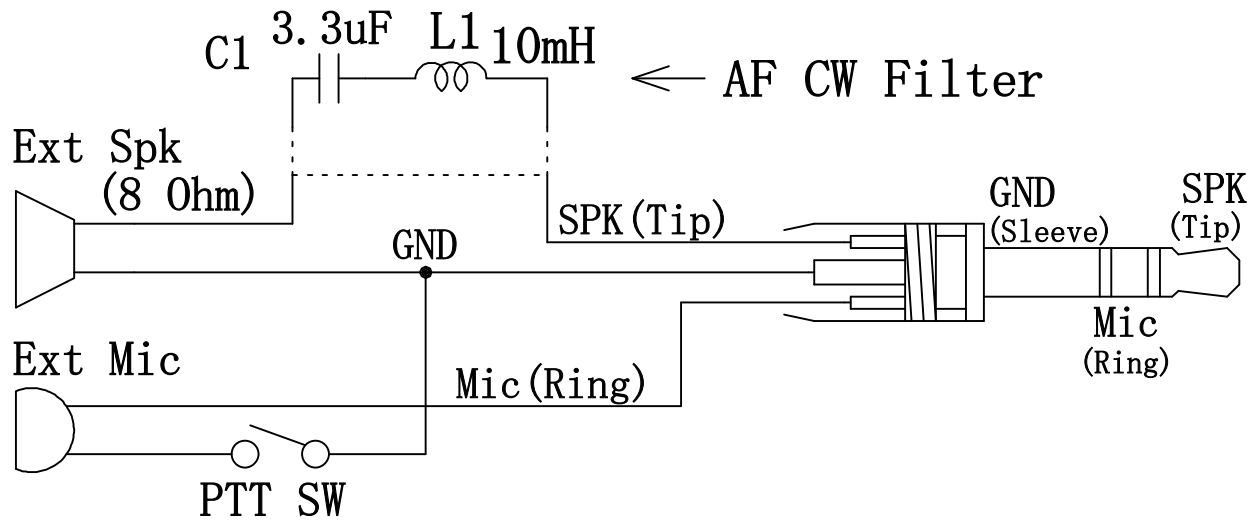

L1:SL1923-103KR33-PF (TDK)
 C1:R60DF4330506AJ (Kemet)

Spk-Mic Conect NTS220